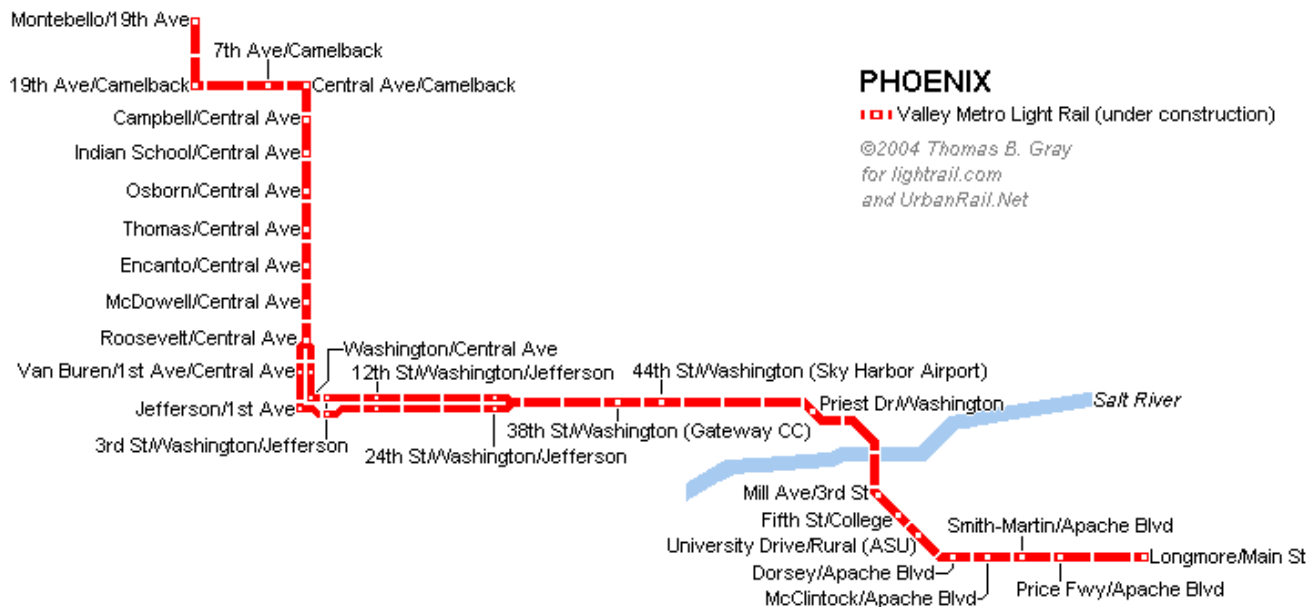

Phoenix Light Rail System Map

PHOENIX STATION LOCATIONS

TEMPE/MESA LIGHT RAIL ALIGNMENT

Updated February 11, 2004

LIGHT RAIL
CENTRAL

LIGHT RAIL
CENTRAL

LIGHT
CENTRAL

LIGHT RAIL
CENTRAL

LIGHT RAIL
CENTRAL

LIGHT
CENTRAL

LIGHT RAIL
CENTRAL

LIGHT RAIL
CENTRAL

LIGHT
CENTRAL