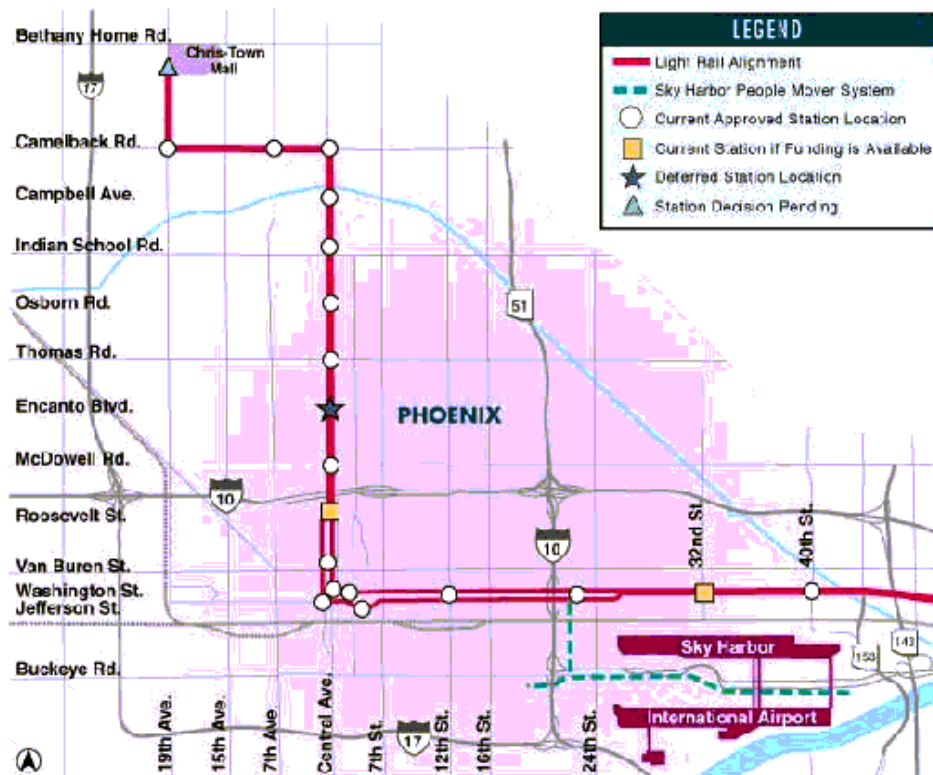

Phoenix Light Rail System Map

PHOENIX STATION LOCATIONS

TEMPE/MESA LIGHT RAIL ALIGNMENT

Updated February 11, 2004

LIGHT RAIL
CENTRAL

LIGHT RAIL
CENTRAL

LIGHT
CENTRAL

LIGHT RAIL
CENTRAL

LIGHT RAIL
CENTRAL

LIGHT
CENTRAL

LIGHT RAIL
CENTRAL

LIGHT RAIL
CENTRAL

LIGHT
CENTRAL