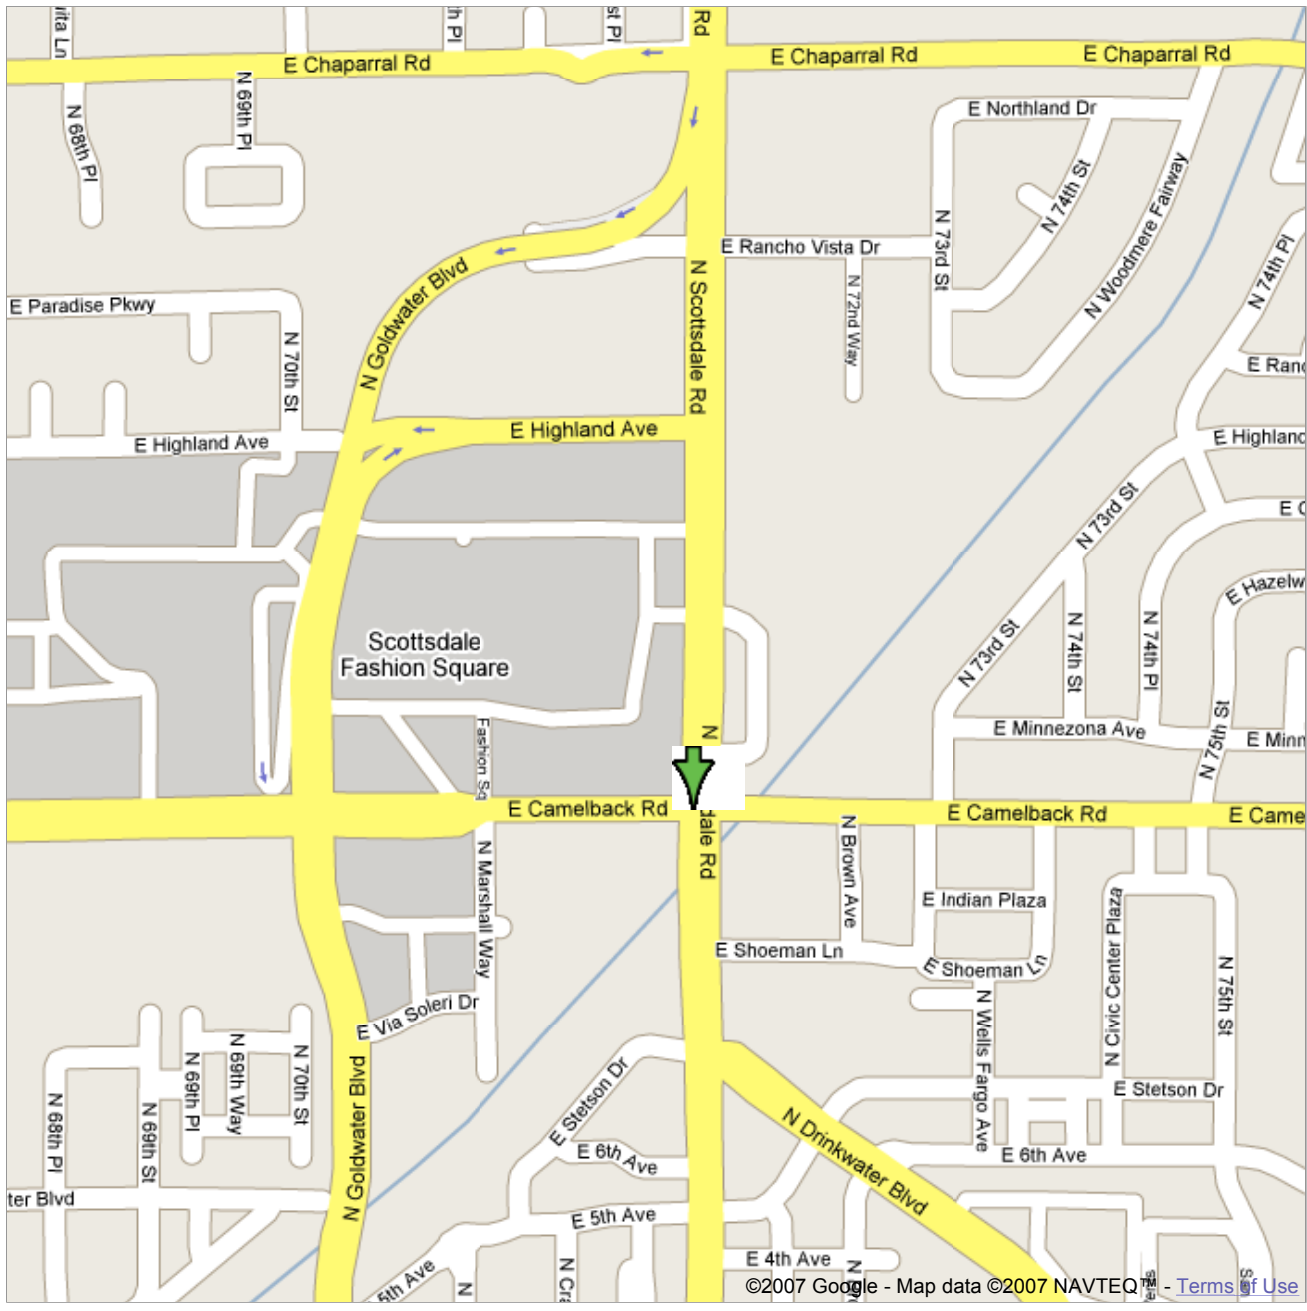

Address

**N Scottsdale Rd & E Camelback Rd  
Scottsdale, AZ 85251**

Notes

©2007 Google - Map data ©2007 NAVTEQ - Terms of Use