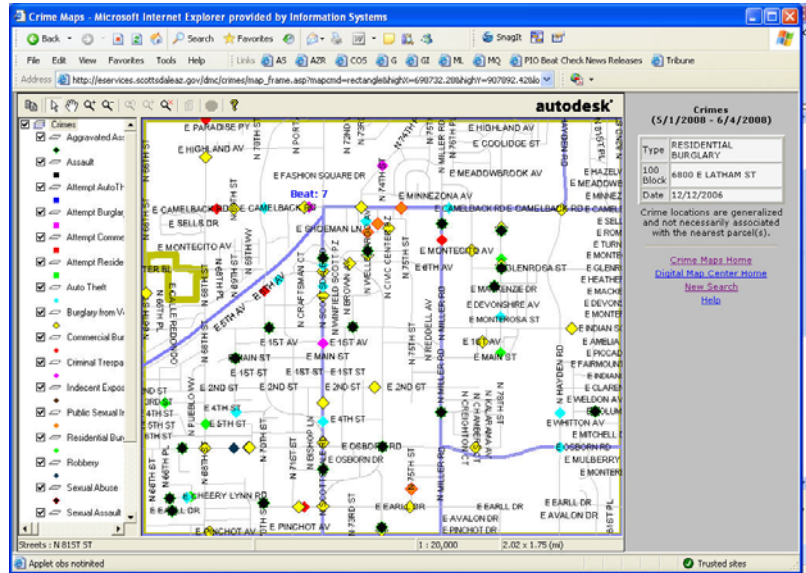

How To Find Information About Your Neighborhood

1. Scottsdale Police Crime Analysis

- Direct address:

<http://eservices.scottsdaleaz.gov/dmc/crimes/default.asp>

- Indirect:

Go to www.scottsdalepd.com and select "Crime Stats"

- What does this page provide:
Property crimes and assaults for a specific time period that you choose on a map of your neighborhood.

- Note: This does not provide ALL crimes – only select crime types.

- What does this page provide?
Permits, plans, crimes, public hearings, code enforcement citations, capitol improvement projects, construction in the roadway for your neighborhood for the last 6 months.

Tip: The page defaults to "all items below" and you have to select only the ones you want to view.